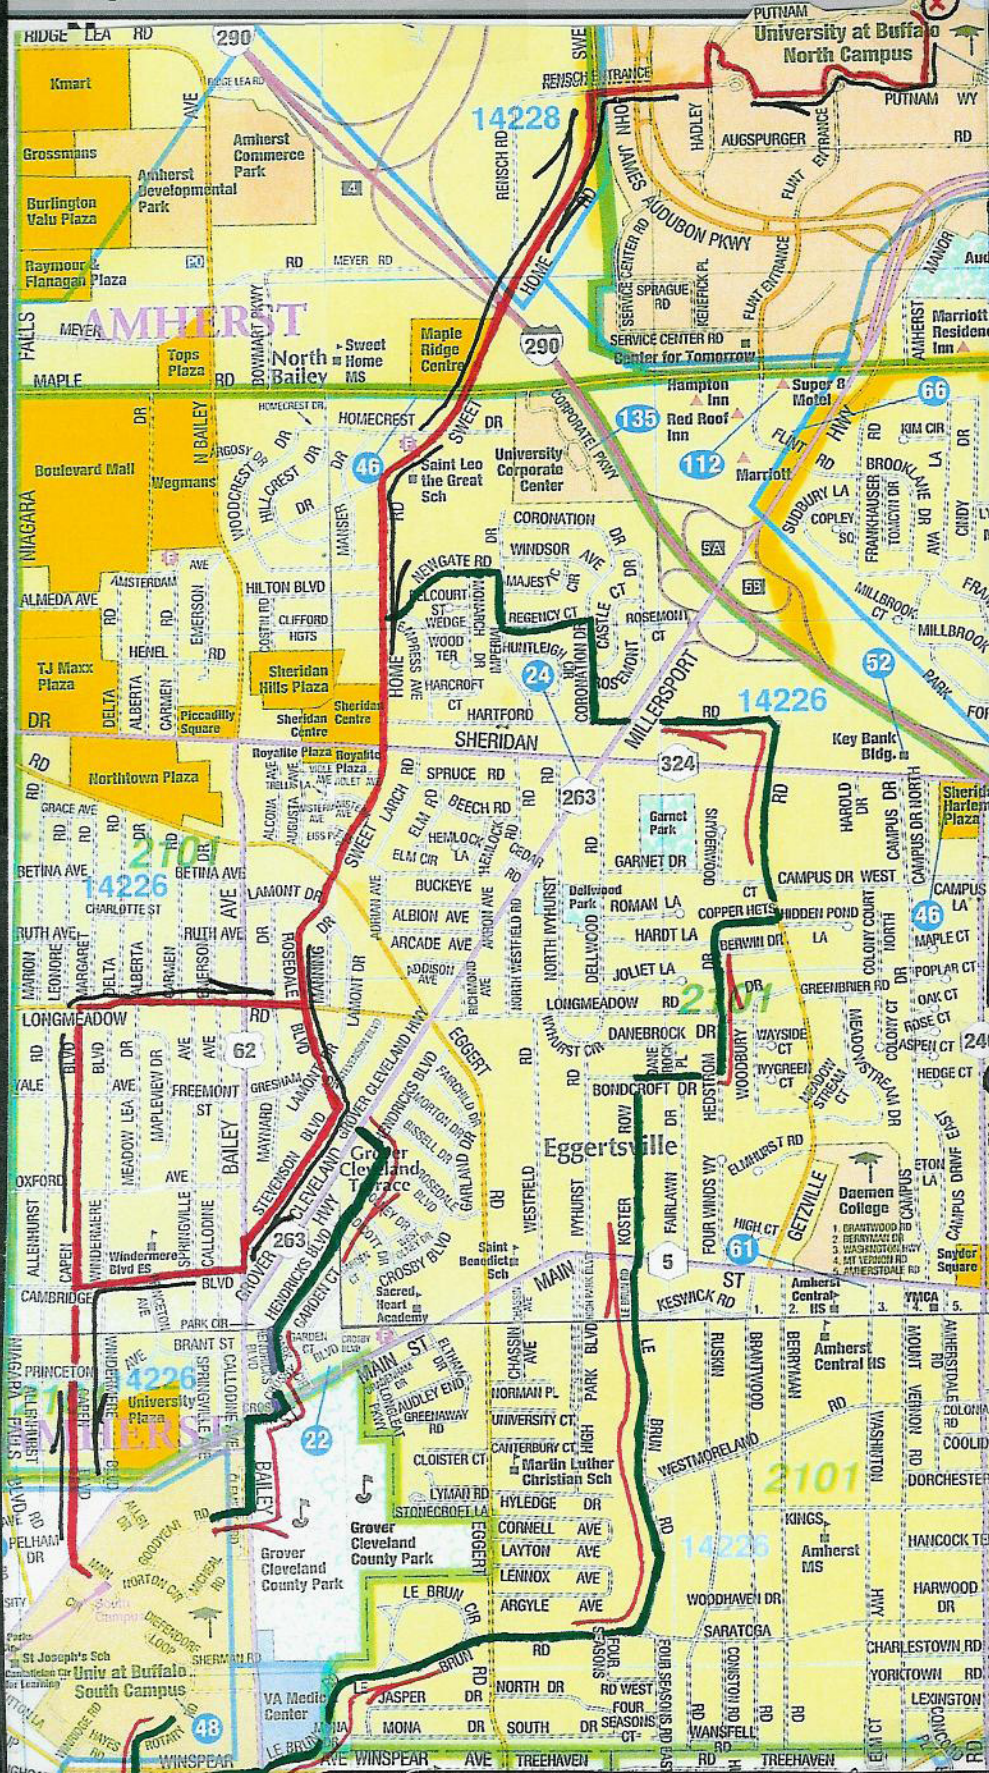

# UB - CAMPUS RIDES

**Start:** @ Student Union on PUTNAM WAY across from the COMMONS

NORTH to SOUTH CAMPUS		
R		<b>PUTNAM WAY</b>
R		<b>@ SS, stay on Putnam</b>
L		<b>HADLEY Rd.</b>
R		<b>RENSCH Rd.</b>
<b>CAUTION, get in middle lane</b>		
X		<b>AUDOBON PKWY</b>
<b>CAUTION, get in L lane after light</b>		
L		<b>SWEETHOME Rd.</b>
X		<b>MAPLE</b>
X		<b>SHERIDAN</b>
X		<b>EGGERT</b>
S		<b>ROSEDALE</b>
X		<b>MILLERSPORT</b>
<b>return SOUTH to NORTH CAMPUS</b>		
<b>CAUTION, get in L lane after light</b>		
R		<b>GOODYEAR Rd.</b>
<b>CAUTION Road narrows</b>		
R		<b>BAILEY (Rt. 62)</b>
L		<b>CROSBY CIRCLE</b>
R		<b>CROSBY BLVD</b>
R		<b>HENDRICKS BLVD</b>
<b>return SOUTH to NORTH CAMPUS</b>		
L		<b>WINSPEAR</b>
X		<b>BAILEY &amp; get into L lane</b>
L		<b>LEBRUN just past light</b>
X		<b>EGGERT</b>
L		<b>LEBRUN @ SARATOGA</b>
R		<b>@ Y, stay on LEBRUN</b>
X		<b>MAIN St. (Rt. 5)</b>
S		<b>KOSTER ROW</b>
R		<b>BOND CROFT Dr.</b>
L		<b>HEDSTROM Dr.</b>
R		<b>COPPER HEIGHTS</b>
L		<b>GETZVILLE Rd.</b>
X		<b>SHERIDAN (Rt. 324)</b>
L		<b>HARTFORD Rd.</b>
R		<b>CORONATION Rd.</b>
L		<b>REGENCY Ct.</b>
R		<b>IMPERIAL Dr.</b>
L		<b>NEWGATE Rd.</b>
R		<b>SWEETHOME Rd.</b>
X		<b>MAPLE Rd.</b>
R		<b>RENSCH Rd.</b>